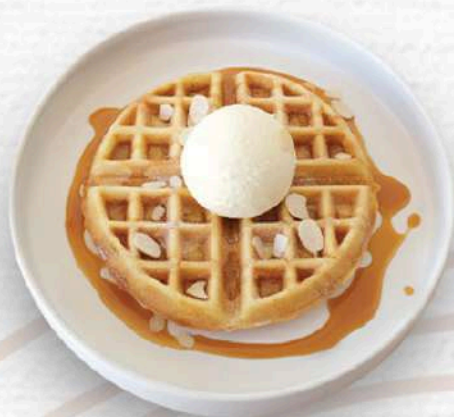

## ORIGINAL WAFFLE

with Vanilla Ice Cream  
and Chocolate sauce

45

## ORIGINAL WAFFLE

with Vanilla Ice Cream  
and salted Caramel sauce

45