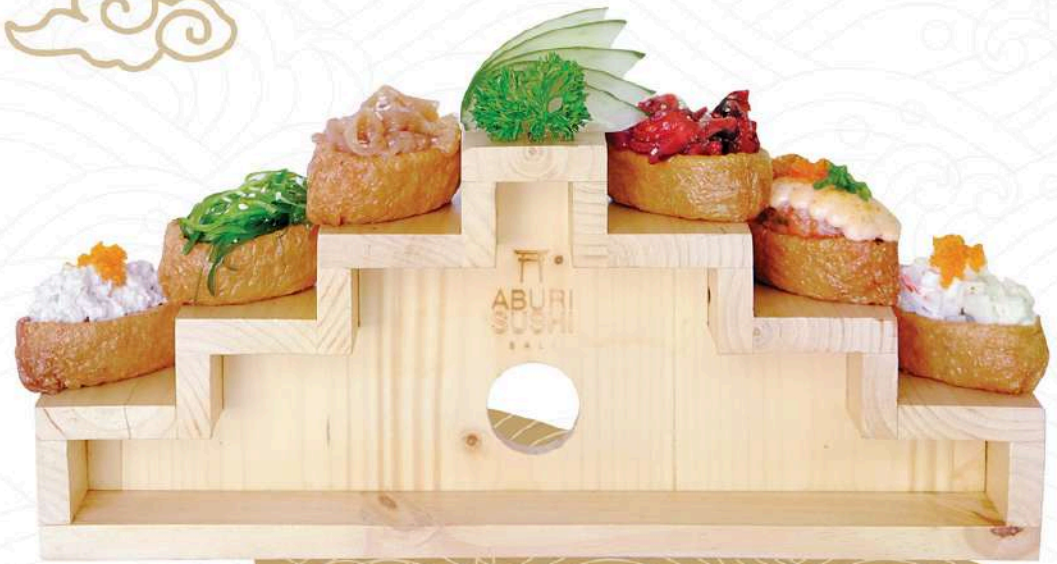

(6 pieces)

Salmon Aburi
Ebi Aburi
Maguro Zuke
Aburi Salmon Belly
Tamago
Kani Stick

80

spicy

The above prices are quoted in Rupiah and subject to 16% tax and service

INARI

Package

いなり

パッケージ

Niigata

新潟

(6 pieces)

· Inari Tuna Salad,
· Inari Chuka Wakame Salad,
· Inari Jelly Fish,
· Inari Chuka Idako,
· Inari Salmon Lava,
· Inari Kani Salad

99

spicy

The above prices are quoted in Rupiah and subject to 16% tax and service