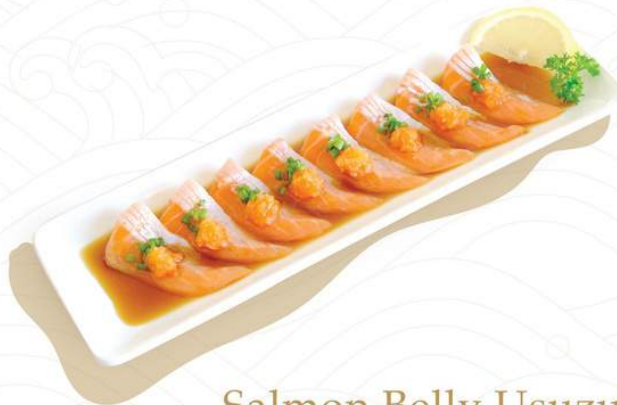

Salmon Belly Usuzukuri
サーモンベリー薄造り

59